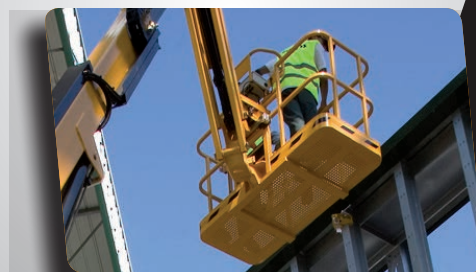

Optimal productivity :

- Continuous 360° turntable rotation
- Full proportional controls and simultaneous boom functions
- Lifts to full height in 44 seconds

Outstanding rough terrain driving features

- 4 wheel steer and 4 wheel drive mean greater manoeuvrability
- Hydraulic differential lock
- 40cm ground clearance

9.2 metre outreach provides a large working envelope

Haulotte 
GROUP

More than lifting

www.haulotte.com.au

HA16 PX / HA18 PX

ROUGH TERRAIN ARTICULATING BOOMS

TECHNICAL DATA

HA16 PX HA18 PX

STANDARD EQUIPMENT

- 4 wheel drive and steer
- Continuous 360° turntable
- Safe to use in winds up to 60km/h
- Swing out engine tray for ease of maintenance
- 72 l fuel tank; 1.50 m filling height
- 5° tilt alarm
- 12 V battery / electrical control system
- Auxiliary power in platform
- Brake release
- Hourmeter
- Mechanical turret slewing hook
- Towing hooks / lifting eyes