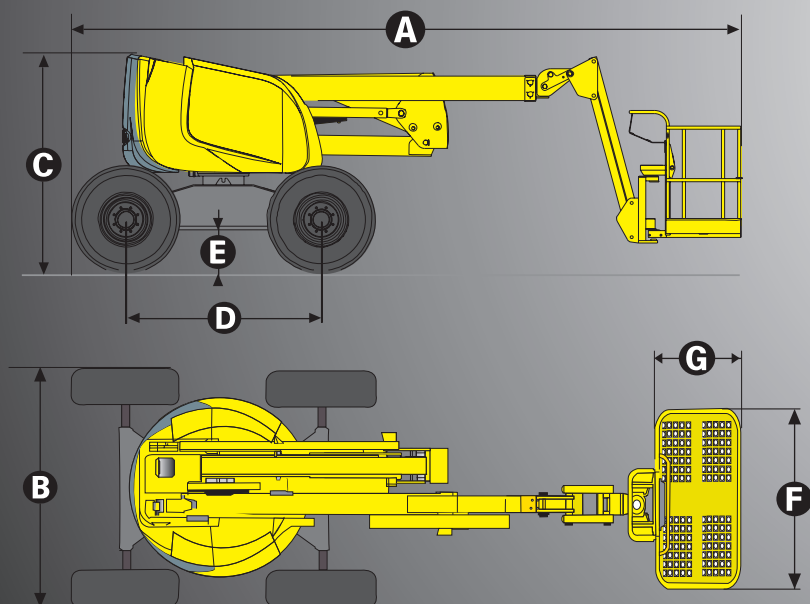

Optimal productivity :

- Continuous 360° turntable rotation
- Full proportional controls and simultaneous boom functions
- Lifts to full height in 44 seconds

Outstanding rough terrain driving features

- 4 wheel steer and 4 wheel drive mean greater manoeuvrability
- Hydraulic differential lock
- 40cm ground clearance

9.2 metre outreach provides a large working envelope

Haulotte 
GROUP

More than lifting

www.haulotte.com.au

HA16 PX / HA18 PX

ROUGH TERRAIN ARTICULATING BOOMS

TECHNICAL DATA

HA16 PX HA18 PX

Working height	16 m	17.3 m
Platform height	14 m	15.3 m
Horizontal outreach	9.2 m	10.6 m
Up and over clearance	6.6 m	6.6 m
Lift capacity	230 kg	230 kg
F x G - Platform size	1.8 x 0.78 m	1.8 x 0.78 m
A - Length	6.95 m	7.6 m
Storage length	5.25 m	5.9 m
B - Width	2.3 m	2.3 m
C - Height - stowed	2.2 m	2.2 m
Storage height	2.3 m	2.3 m
Vertical jib rotation	140° (+70/-70)	140° (+70/-70)
Platform rotation	180° (+90/-70)	180° (+90/-90)
Turntable rotation	360 °	360 °
Tailswing	0 m	0 m
D - Wheelbase	2 m	2 m
E - Ground clearance	40 cm	40 cm
Tilt	5 °	5 °
Drive speed	1.4 - 5.5 km/h	1.4 - 5.5 km/h
Gradeability	50 %	50 %
Turning radius - outside	3.75 m	3.75 m
Tires - foam-filled	385/65-22.5	385/65-22.5
Power source	31 kW- 42 hp	31 kW - 42 hp
Hydraulic system capacity	100 l	100 l
Fuel tank capacity	72 l	72 l
Weight	6950 kg	7950 kg

STANDARD EQUIPMENT

- 4 wheel drive and steer
- Continuous 360° turntable
- Safe to use in winds up to 60km/h
- Swing out engine tray for ease of maintenance
- 72 l fuel tank; 1.50 m filling height
- 5° tilt alarm
- 12 V battery / electrical control system
- Auxiliary power in platform
- Brake release
- Hourmeter
- Mechanical turret slewing hook
- Towing hooks / lifting eyes