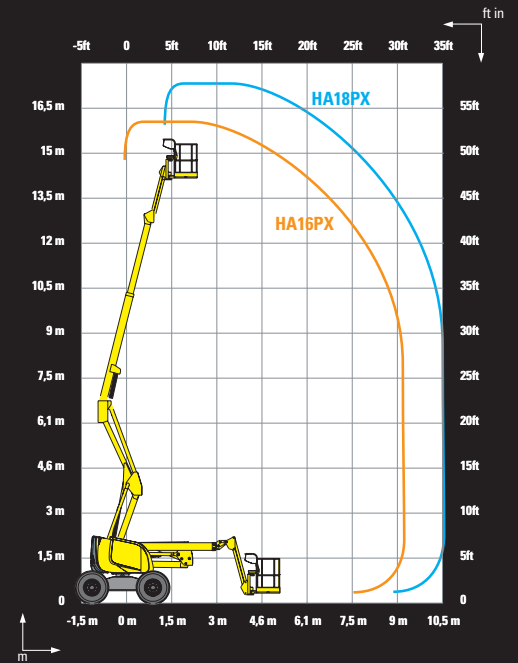

Optimal productivity :

- Continuous 360° turntable rotation
- Full proportional controls and simultaneous boom functions
- Lifts to full height in 44 seconds

Outstanding rough terrain driving features

- 4 wheel steer and 4 wheel drive mean greater manoeuvrability
- Hydraulic differential lock
- 40cm ground clearance

9.2 metre outreach provides a large working envelope

Haulotte 
GROUP

More than lifting

www.haulotte.com.au

HA16 PX / HA18 PX

ROUGH TERRAIN ARTICULATING BOOMS

TECHNICAL DATA

HA16 PX HA18 PX

Working height	16 m	17.3 m
Platform height	14 m	15.3 m
Horizontal outreach	9.2 m	10.6 m
Up and over clearance	6.6 m	6.6 m
Lift capacity	230 kg	230 kg
F x G - Platform size	1.8 x 0.78 m	1.8 x 0.78 m
A - Length	6.95 m	7.6 m
Storage length	5.25 m	5.9 m
B - Width	2.3 m	2.3 m
C - Height - stowed	2.2 m	2.2 m
Storage height	2.3 m	2.3 m
Vertical jib rotation	140° (+70/-70)	140° (+70/-70)
Platform rotation	180° (+90/-70)	180° (+90/-90)
Turntable rotation	360 °	360 °
Tailswing	0 m	0 m
D - Wheelbase	2 m	2 m
E - Ground clearance	40 cm	40 cm
Tilt	5 °	5 °
Drive speed	1.4 - 5.5 km/h	1.4 - 5.5 km/h
Gradeability	50 %	50 %
Turning radius - outside	3.75 m	3.75 m
Tires - foam-filled	385/65-22.5	385/65-22.5
Power source	31 kW- 42 hp	31 kW - 42 hp
Hydraulic system capacity	100 l	100 l
Fuel tank capacity	72 l	72 l
Weight	6950 kg	7950 kg